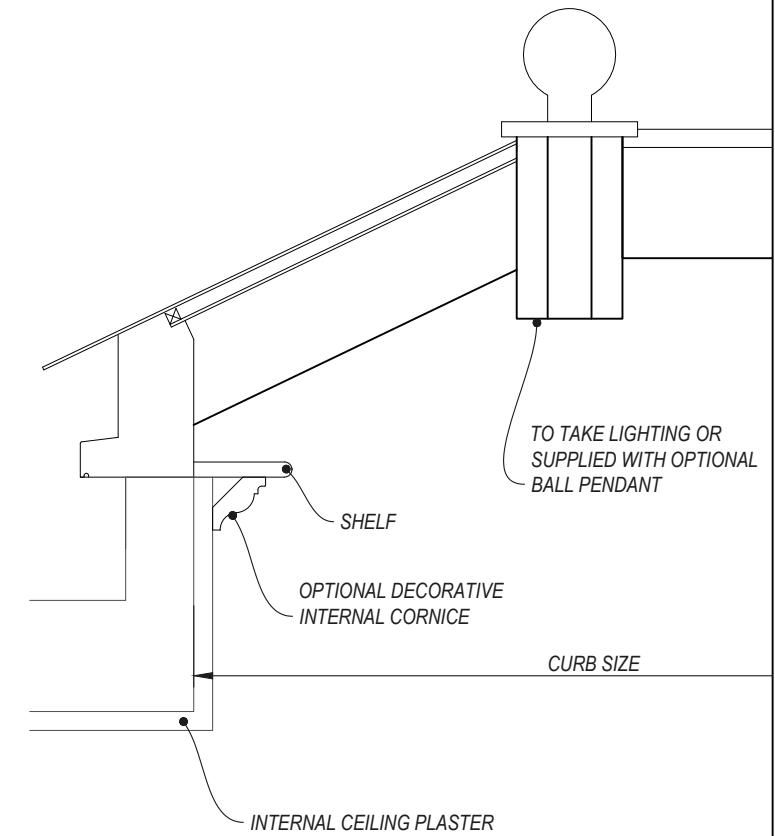

MANUAL OR AUTOMATIC OPENING ROOF VENT

Drawing Number			Drawn By		
LWGR-L-02			DH		
Scale		Revision	Date		
1:20 @ A3			01/03/18		
Customer					
LOMAX & WOOD					
Project					
LANTERN TYPE L3					
			Made-to-order garden room joinery		
LOMAX+WOOD					
T 01277 353857			www.lomaxwood.co.uk		
© COPYRIGHT 2018 LOMAX+WOOD. ALL RIGHTS RESERVED					
ALL ELEVATION DRAWINGS VIEWED EXTERNALLY					