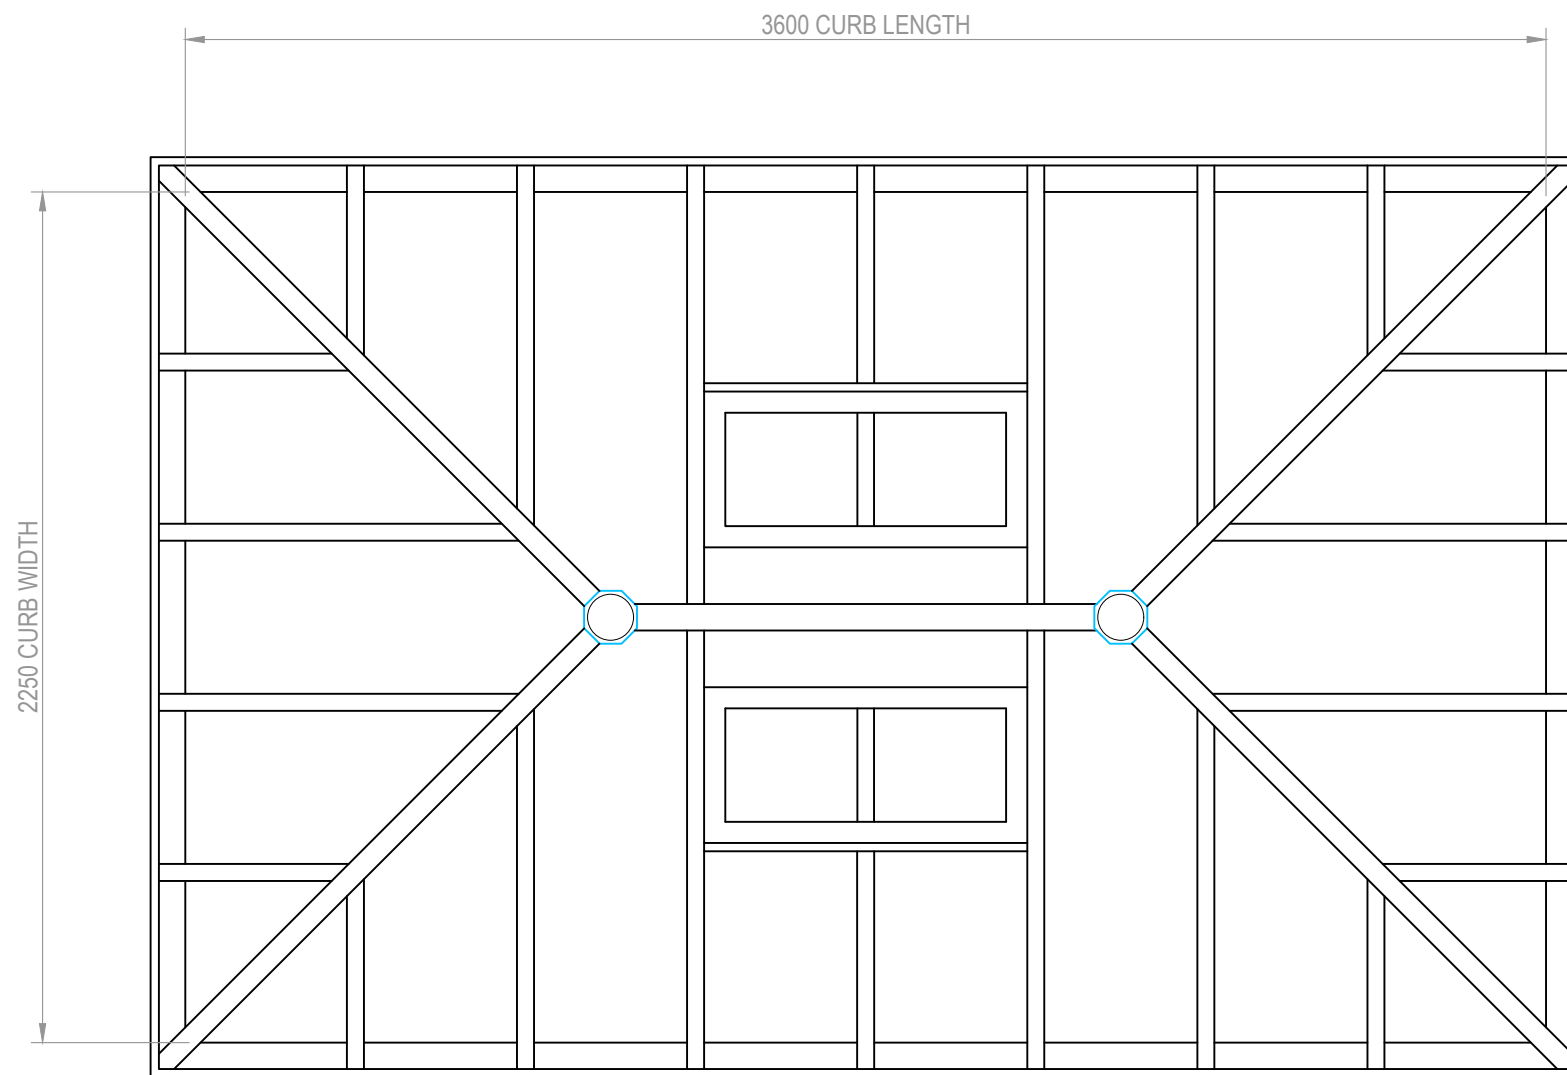

MANUAL OR AUTOMATIC OPENING ROOF VENT

Drawing Number			Drawn By		
LWGR-L-02			DH		
Scale		Revision	Date		
1:20 @ A3			01/03/18		
Customer					
LOMAX & WOOD					
Project					
LANTERN TYPE L3					
			Made-to-order garden room joinery		
LOMAX+WOOD					
T 01277 353857			www.lomaxwood.co.uk		
© COPYRIGHT 2018 LOMAX+WOOD. ALL RIGHTS RESERVED					
ALL ELEVATION DRAWINGS VIEWED EXTERNALLY					