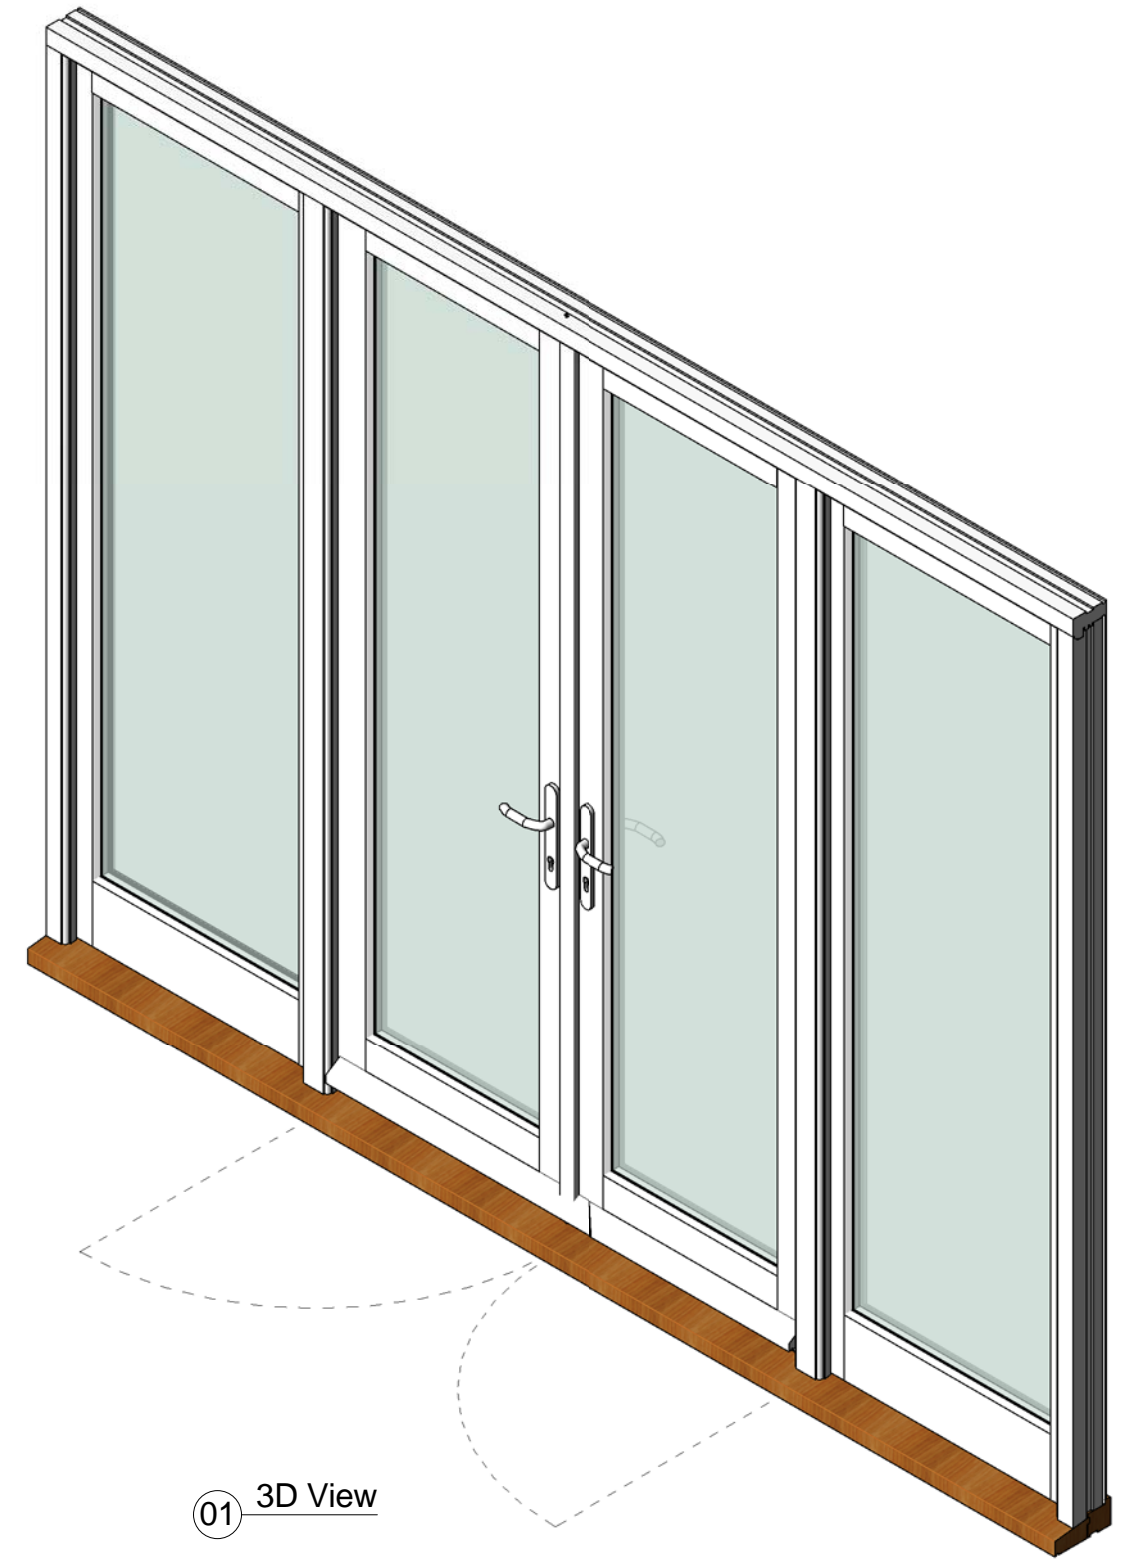

03 Jamb Detail
1:5

04 Mullion Detail
1:5

05 Meeting Stile
1:5

02 Elevation View
1:15

06 Head Detail
1:5

07 Threshold Detail
1:5

01 3D View

dfsSchedule	
Height	Width
2250	2400

NOTE! ELEVATION DRAWINGS VIEWED EXTERNALLY

 <p>Made-to-order timber windows and doors</p>	Drawing Number FDIN1-S		Drawn By DH
	Scale 1:5 & 1:11 @ A4	Revision	Date 10/08/16
	Customer		
	Project Open Inward French Doorset		
T 01277 353857 www.lomaxwood.co.uk		© COPYRIGHT 2016 LOMAX-WOOD. ALL RIGHTS RESERVED	