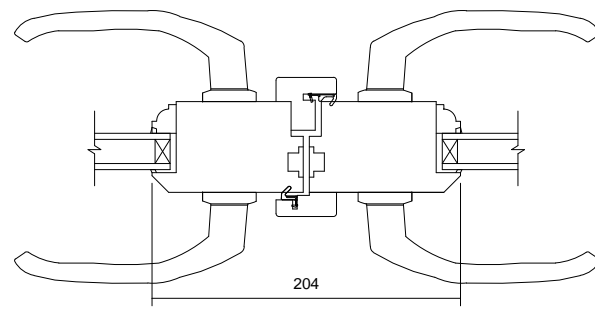

03 Jamb Detail
1:5

04 Mullion Detail
1:5

05 Meeting Stile
1:5

02 Elevation View
1:15

06 Head Detail
1:5

07 Threshold Detail
1:5

01 3D View

dfsSchedule	
Height	Width
2250	2400

NOTE! ELEVATION DRAWINGS VIEWED EXTERNALLY

 <p>Made-to-order timber windows and doors</p>	Drawing Number FDIN1-S		Drawn By DH
	Scale 1:5 & 1:11 @ A4	Revision	Date 10/08/16
	Customer		
	Project Open Inward French Doorset		
T 01277 353857 www.lomaxwood.co.uk		© COPYRIGHT 2016 LOMAX-WOOD. ALL RIGHTS RESERVED	