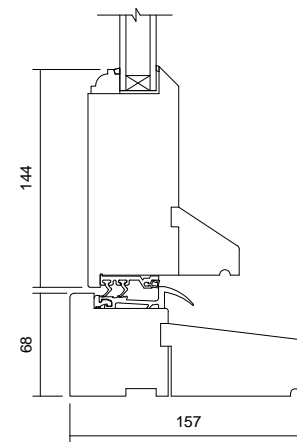

03 Jamb Detail
1:5

04 Mullion Detail
1:5

05 Meeting Stile
1:5

02 Elevation View
1:15

06 Head Detail
1:5

07 Threshold Detail
1:5

01 3D View

dfsSchedule	
Height	Width
2250	2400

NOTE! ELEVATION DRAWINGS VIEWED EXTERNALLY

 <p>Made-to-order timber windows and doors</p>	Drawing Number FDIN1-S		Drawn By DH
	Scale 1:5 & 1:11 @ A4	Revision	Date 10/08/16
	Customer		
	Project Open Inward French Doorset		
T 01277 353857 www.lomaxwood.co.uk		© COPYRIGHT 2016 LOMAX-WOOD. ALL RIGHTS RESERVED	