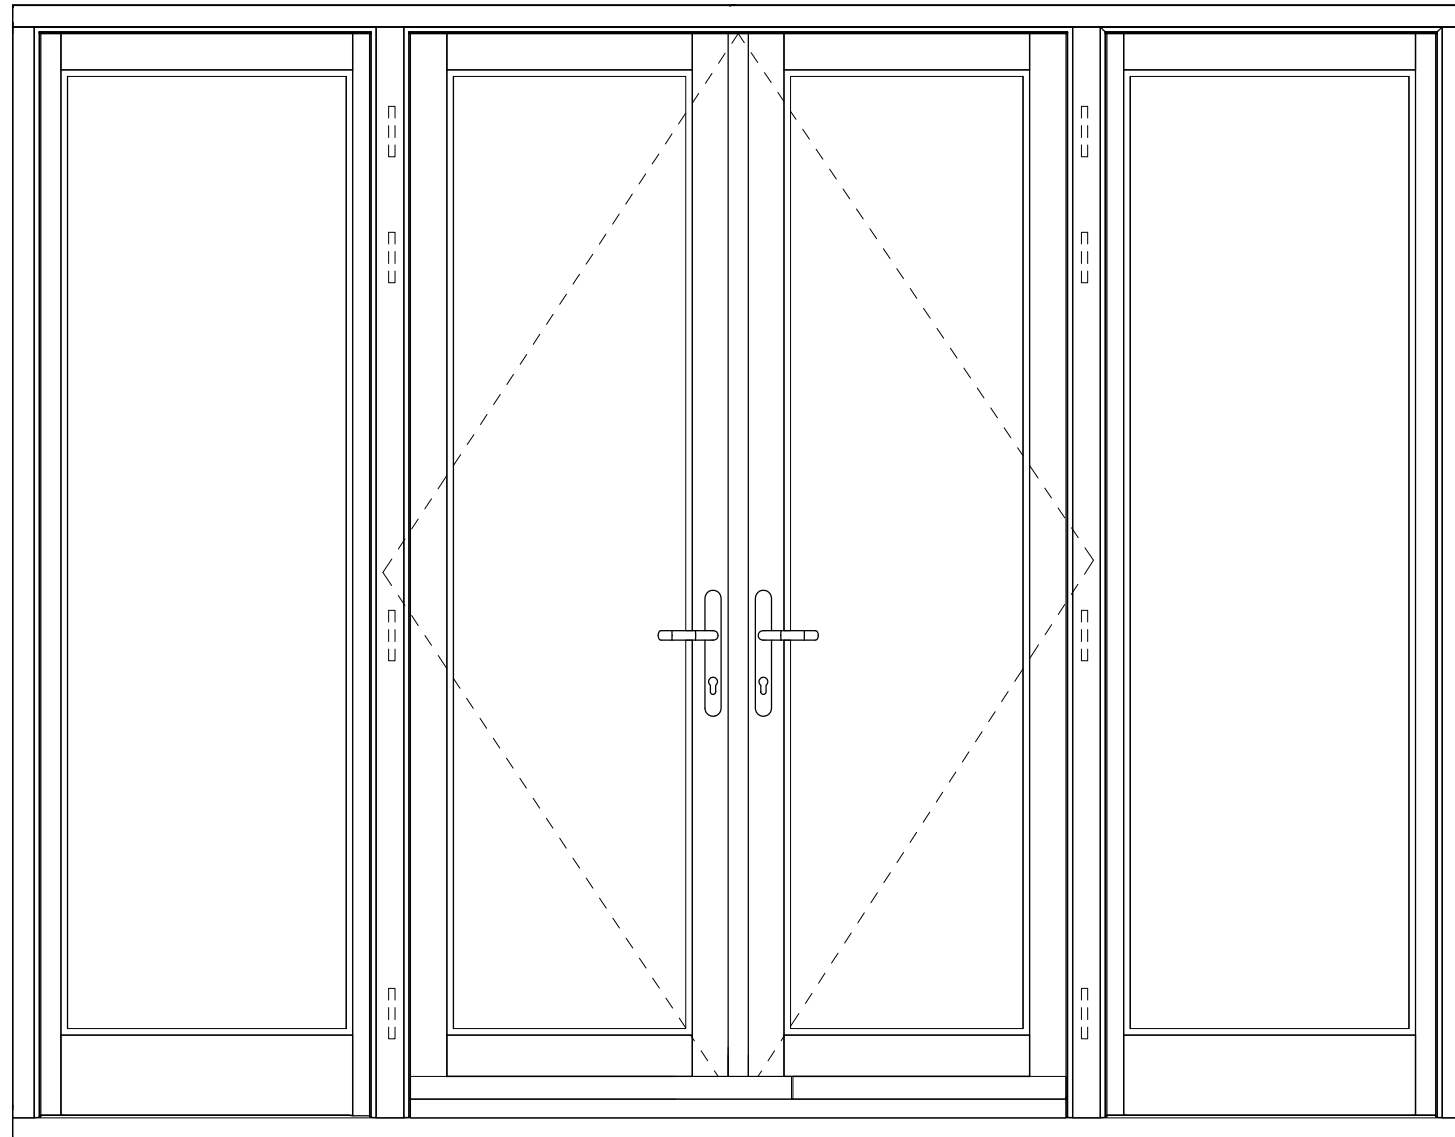

03 Jamb Detail
1:5

04 Mullion Detail
1:5

05 Meeting Stile
1:5

02 Elevation View
1:15

06 Head Detail
1:5

07 Threshold Detail
1:5

01 3D View

dfsSchedule	
Height	Width
2250	2400

NOTE! ELEVATION DRAWINGS VIEWED EXTERNALLY

 <p>Made-to-order timber windows and doors</p>	Drawing Number FDIN1-S		Drawn By DH
	Scale 1:5 & 1:11 @ A4	Revision	Date 10/08/16
	Customer		
	Project Open Inward French Doorset		
T 01277 353857 www.lomaxwood.co.uk		© COPYRIGHT 2016 LOMAX-WOOD. ALL RIGHTS RESERVED	