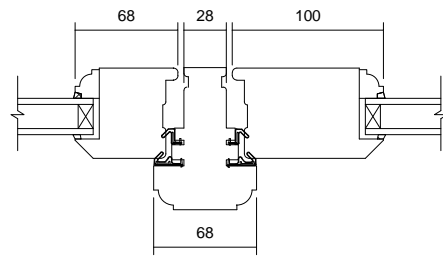

03 Jamb Detail
1:5

04 Mullion Detail
1:5

05 Meeting Stile
1:5

02 Elevation View
1:15

06 Head Detail
1:5

07 Threshold Detail
1:5

01 3D View

dfsSchedule	
Height	Width
2250	2400

NOTE! ELEVATION DRAWINGS VIEWED EXTERNALLY

 <p>Made-to-order timber windows and doors</p>	Drawing Number FDIN1-S		Drawn By DH
	Scale 1:5 & 1:11 @ A4	Revision	Date 10/08/16
	Customer		
	Project Open Inward French Doorset		
T 01277 353857 www.lomaxwood.co.uk		© COPYRIGHT 2016 LOMAX-WOOD. ALL RIGHTS RESERVED	