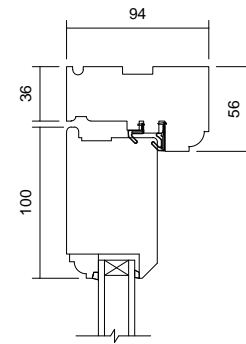

03 Jamb Detail
1:5

04 Mullion Detail
1:5

05 Meeting Stile
1:5

02 Elevation View
1:15

06 Head Detail
1:5

07 Threshold Detail
1:5

01 3D View

dfsSchedule	
Height	Width
2250	2400

NOTE! ELEVATION DRAWINGS VIEWED EXTERNALLY

 <p>Made-to-order timber windows and doors</p>	Drawing Number FDIN1-S		Drawn By DH
	Scale 1:5 & 1:11 @ A4	Revision	Date 10/08/16
	Customer		
	Project Open Inward French Doorset		
T 01277 353857 www.lomaxwood.co.uk		© COPYRIGHT 2016 LOMAX-WOOD. ALL RIGHTS RESERVED	