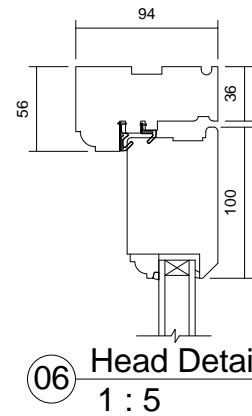

03 Jamb Detail  
1 : 5

04 Mullion Detail  
1 : 5

05 Meeting Stile  
1 : 5

02 Elevation View  
1 : 15

06 Head Detail  
1 : 5

07 Threshold Detail  
1 : 5

01 3D View

dfsSchedule	
Height	Width
2250	2880

NOTE! ELEVATION DRAWINGS VIEWED EXTERNALLY

 <p>Made-to-order timber windows and doors</p>	Drawing Number FDO1-S		Drawn By DH
	Scale 1:5 & 1:11 @ A4	Revision	Date 10/08/16
	Customer		
	Project Open Inward French Doorset		
T 01277 353857 <a href="http://www.lomaxwood.co.uk">www.lomaxwood.co.uk</a>		© COPYRIGHT 2016 LOMAX-WOOD. ALL RIGHTS RESERVED	