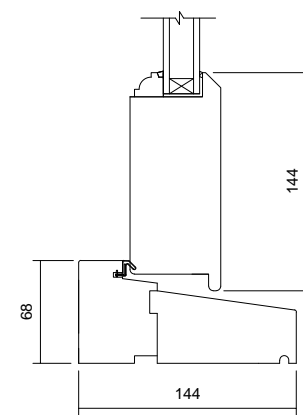

03 Jamb Detail  
1 : 5

04 Mullion Detail  
1 : 5

05 Meeting Stile  
1 : 5

02 Elevation View  
1 : 15

06 Head Detail  
1 : 5

07 Threshold Detail  
1 : 5

01 3D View

dfsSchedule	
Height	Width
2250	2880

NOTE! ELEVATION DRAWINGS VIEWED EXTERNALLY

 <p>Made-to-order timber windows and doors</p>	Drawing Number FDO1-S		Drawn By DH
	Scale 1:5 & 1:11 @ A4	Revision	Date 10/08/16
	Customer		
	Project Open Inward French Doorset		
T 01277 353857 <a href="http://www.lomaxwood.co.uk">www.lomaxwood.co.uk</a>		© COPYRIGHT 2016 LOMAX-WOOD. ALL RIGHTS RESERVED	