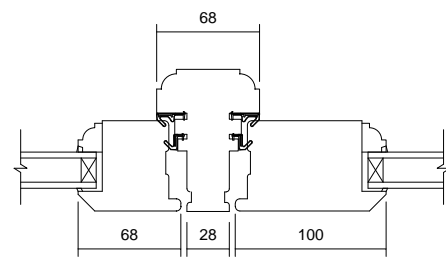

03 Jamb Detail  
1 : 5

04 Mullion Detail  
1 : 5

05 Meeting Stile  
1 : 5

02 Elevation View  
1 : 15

06 Head Detail  
1 : 5

07 Threshold Detail  
1 : 5

01 3D View

dfsSchedule	
Height	Width
2250	2880

NOTE! ELEVATION DRAWINGS VIEWED EXTERNALLY

 <p>Made-to-order timber windows and doors</p>	Drawing Number FDO1-S		Drawn By DH
	Scale 1:5 & 1:11 @ A4	Revision	Date 10/08/16
	Customer		
	Project Open Inward French Doorset		
T 01277 353857 <a href="http://www.lomaxwood.co.uk">www.lomaxwood.co.uk</a>		© COPYRIGHT 2016 LOMAX-WOOD. ALL RIGHTS RESERVED	