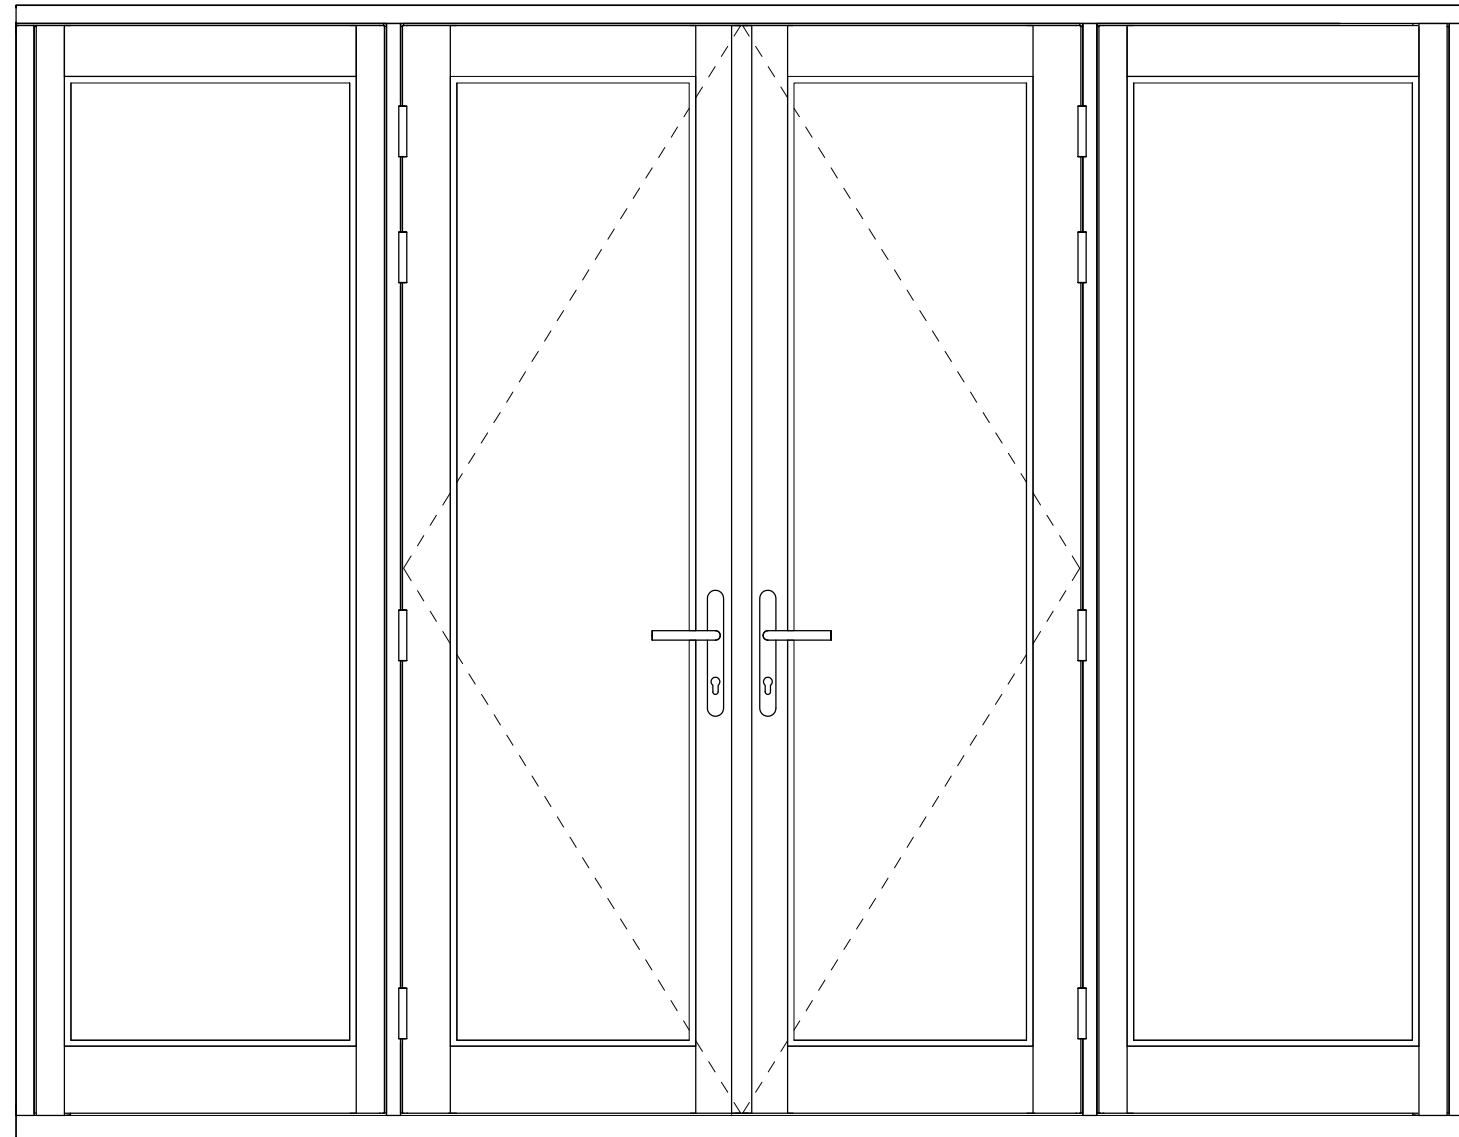

03 Jamb Detail  
1 : 5

04 Mullion Detail  
1 : 5

05 Meeting Stile  
1 : 5

02 Elevation View  
1 : 15

06 Head Detail  
1 : 5

07 Threshold Detail  
1 : 5

01 3D View

dfsSchedule	
Height	Width
2250	2880

NOTE! ELEVATION DRAWINGS VIEWED EXTERNALLY

 <p>Made-to-order timber windows and doors</p>	Drawing Number FDO1-S		Drawn By DH
	Scale 1:5 & 1:11 @ A4	Revision	Date 10/08/16
	Customer		
	Project Open Inward French Doorset		
T 01277 353857 <a href="http://www.lomaxwood.co.uk">www.lomaxwood.co.uk</a>		© COPYRIGHT 2016 LOMAX-WOOD. ALL RIGHTS RESERVED	