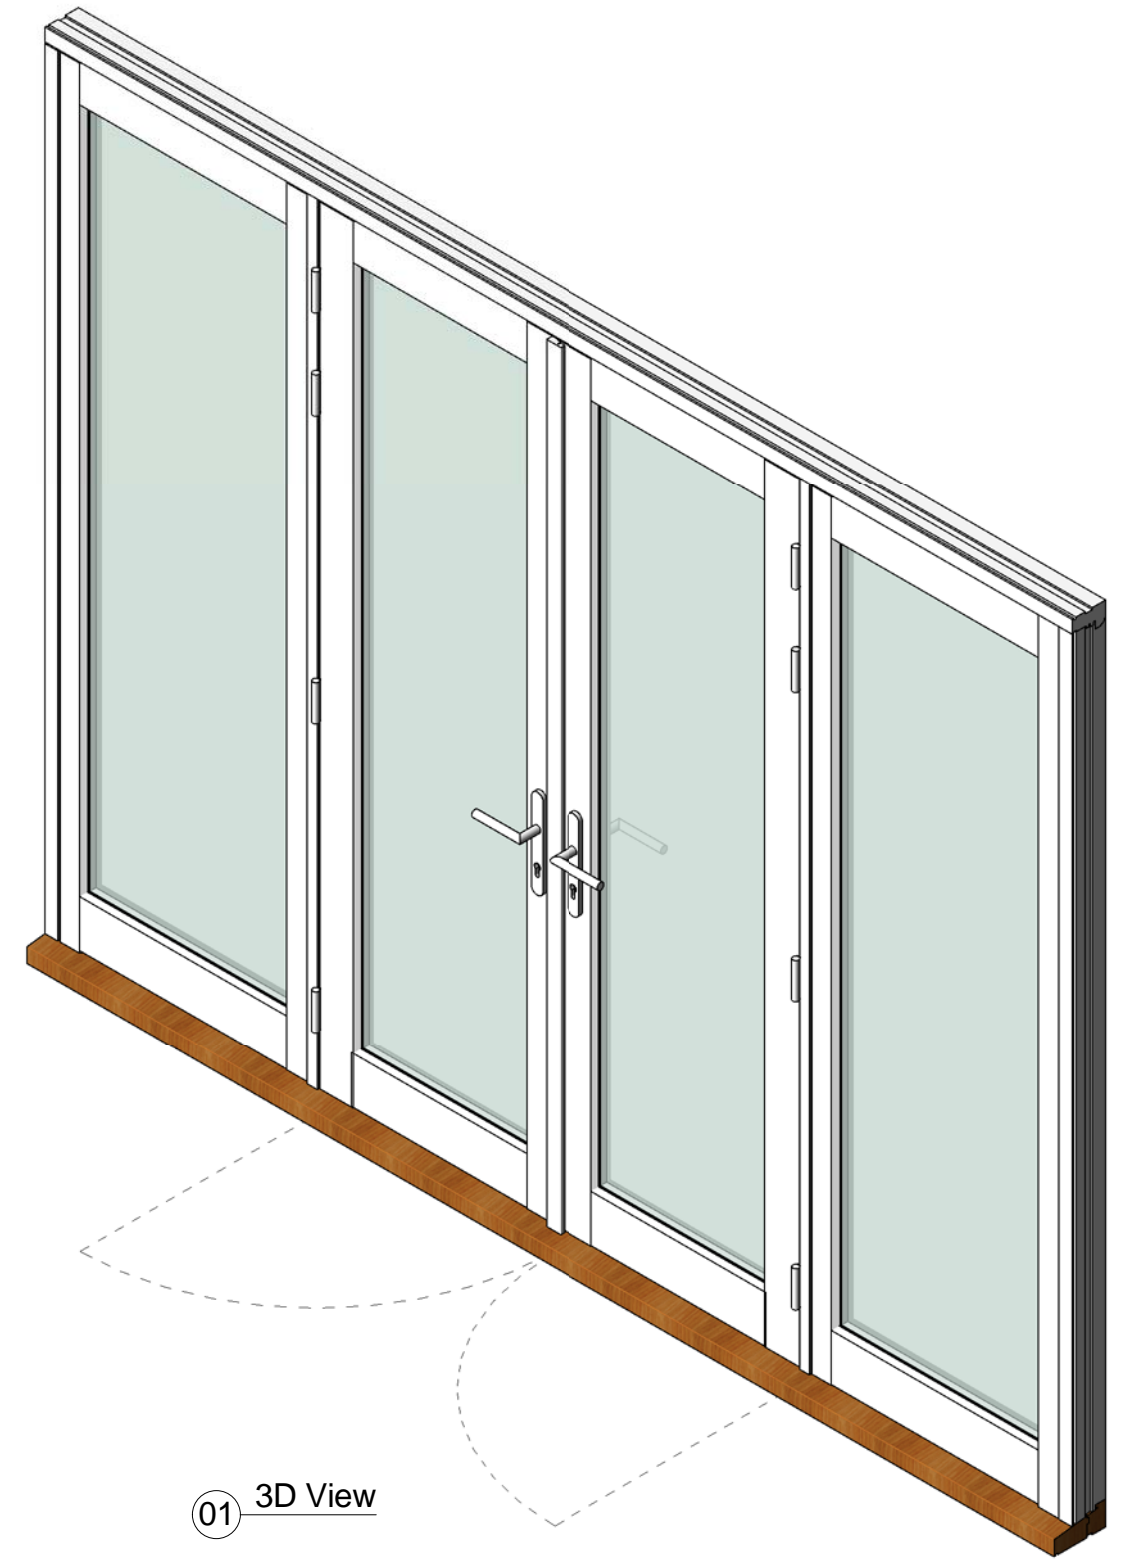

03 Jamb Detail  
1 : 5

04 Mullion Detail  
1 : 5

05 Meeting Stile  
1 : 5

02 Elevation View  
1 : 15

06 Head Detail  
1 : 5

07 Threshold Detail  
1 : 5

01 3D View

dfsSchedule	
Height	Width
2250	2880

NOTE! ELEVATION DRAWINGS VIEWED EXTERNALLY

 <p>Made-to-order timber windows and doors</p>	Drawing Number FDO1-S		Drawn By DH
	Scale 1:5 & 1:11 @ A4	Revision	Date 10/08/16
	Customer		
	Project Open Inward French Doorset		
T 01277 353857 <a href="http://www.lomaxwood.co.uk">www.lomaxwood.co.uk</a>		© COPYRIGHT 2016 LOMAX-WOOD. ALL RIGHTS RESERVED	