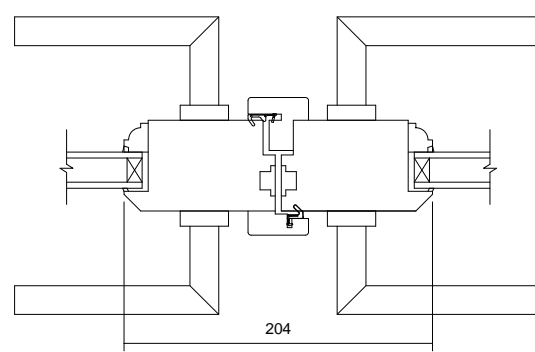

03 Jamb Detail  
1 : 5

04 Mullion Detail  
1 : 5

05 Meeting Stile  
1 : 5

02 Elevation View  
1 : 15

06 Head Detail  
1 : 5

07 Threshold Detail  
1 : 5

01 3D View

dfsSchedule	
Height	Width
2250	2880

NOTE! ELEVATION DRAWINGS VIEWED EXTERNALLY

 <p>Made-to-order timber windows and doors</p>	Drawing Number FDO1-S		Drawn By DH
	Scale 1:5 & 1:11 @ A4	Revision	Date 10/08/16
	Customer		
	Project Open Inward French Doorset		
T 01277 353857 <a href="http://www.lomaxwood.co.uk">www.lomaxwood.co.uk</a>		© COPYRIGHT 2016 LOMAX-WOOD. ALL RIGHTS RESERVED	