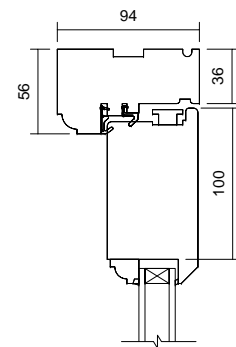

03 Jamb Detail
1 : 5

04 Meeting Stile Detail
1 : 5

Viewed From Out Side

02 Front View
1 : 11

dfsSchedule	
Height	Width
2100	1500

05 Head Detail
1 : 5

06 Mid Rail Detail
1 : 5

07 Threshold Detail
1 : 5

01 3D View

NOTE! ELEVATION DRAWINGS VIEWED EXTERNALLY

		Drawing Number		Drawn By
		FDO11		DH
Scale	Revision	Date		
1:5 & 1:11 @ A4		23/09/16		
Customer				
Project				
Kensington & Chelsea Open Out French Doorset				
T 01277 353857 www.lomaxwood.co.uk		© COPYRIGHT 2016 LOMAX-WOOD. ALL RIGHTS RESERVED		