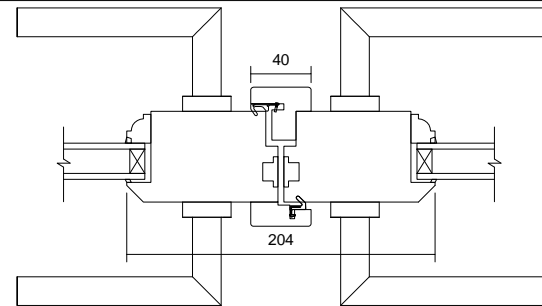

03 Jamb Detail
1 : 5

04 Meeting Stile Detail
1 : 5

Viewed From Out Side

02 Front View
1 : 11

dfsSchedule	
Height	Width
2100	1500

05 Head Detail
1 : 5

06 Mid Rail Detail
1 : 5

07 Threshold Detail
1 : 5

01 3D View

NOTE! ELEVATION DRAWINGS VIEWED EXTERNALLY

		Drawing Number		Drawn By
		FDO11		DH
Scale	Revision	Date		
1:5 & 1:11 @ A4		23/09/16		
Customer				
Project				
Kensington & Chelsea Open Out French Doorset				
T 01277 353857 www.lomaxwood.co.uk		© COPYRIGHT 2016 LOMAX-WOOD. ALL RIGHTS RESERVED		