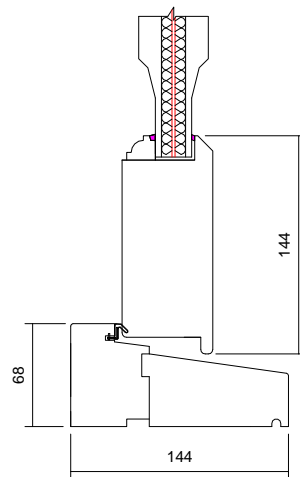

03 Jamb Detail
1 : 5

04 Meeting Stile Detail
1 : 5

Viewed From Out Side

02 Front View
1 : 11

dfsSchedule	
Height	Width
2100	1500

05 Head Detail
1 : 5

06 Mid Rail Detail
1 : 5

07 Threshold Detail
1 : 5

01 3D View

NOTE! ELEVATION DRAWINGS VIEWED EXTERNALLY

		Drawing Number		Drawn By
		FDO11		DH
Scale	Revision	Date		
1:5 & 1:11 @ A4		23/09/16		
Customer				
Project				
Kensington & Chelsea Open Out French Doorset				
T 01277 353857 www.lomaxwood.co.uk		© COPYRIGHT 2016 LOMAX-WOOD. ALL RIGHTS RESERVED		