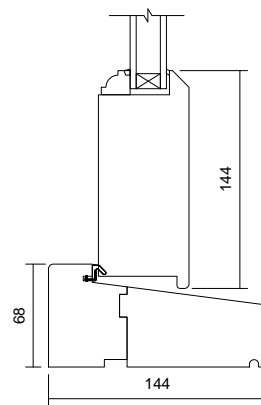

03 Jamb Detail
1 : 5

04 Meeting Stile
1 : 5

Viewed From Out Side

02 Front View
1 : 11

05 Head Detail
1 : 5

06 Glazing Bar Detail
1 : 5

07 Threshold Detail
1 : 5

01 3D View

dfsSchedule	
Height	Width
2100	1500

NOTE! ELEVATION DRAWINGS VIEWED EXTERNALLY

 <p>Made-to-order timber windows and doors</p>	Drawing Number FDO24	Drawn By DH	
	Scale 1:5 & 1:11 @ A4	Revision	Date 23/09/16
	Customer		
	Project Kensington & Chelsea Open Out French Doorset		
T 01277 353857 www.lomaxwood.co.uk © COPYRIGHT 2016 LOMAX-WOOD. ALL RIGHTS RESERVED			