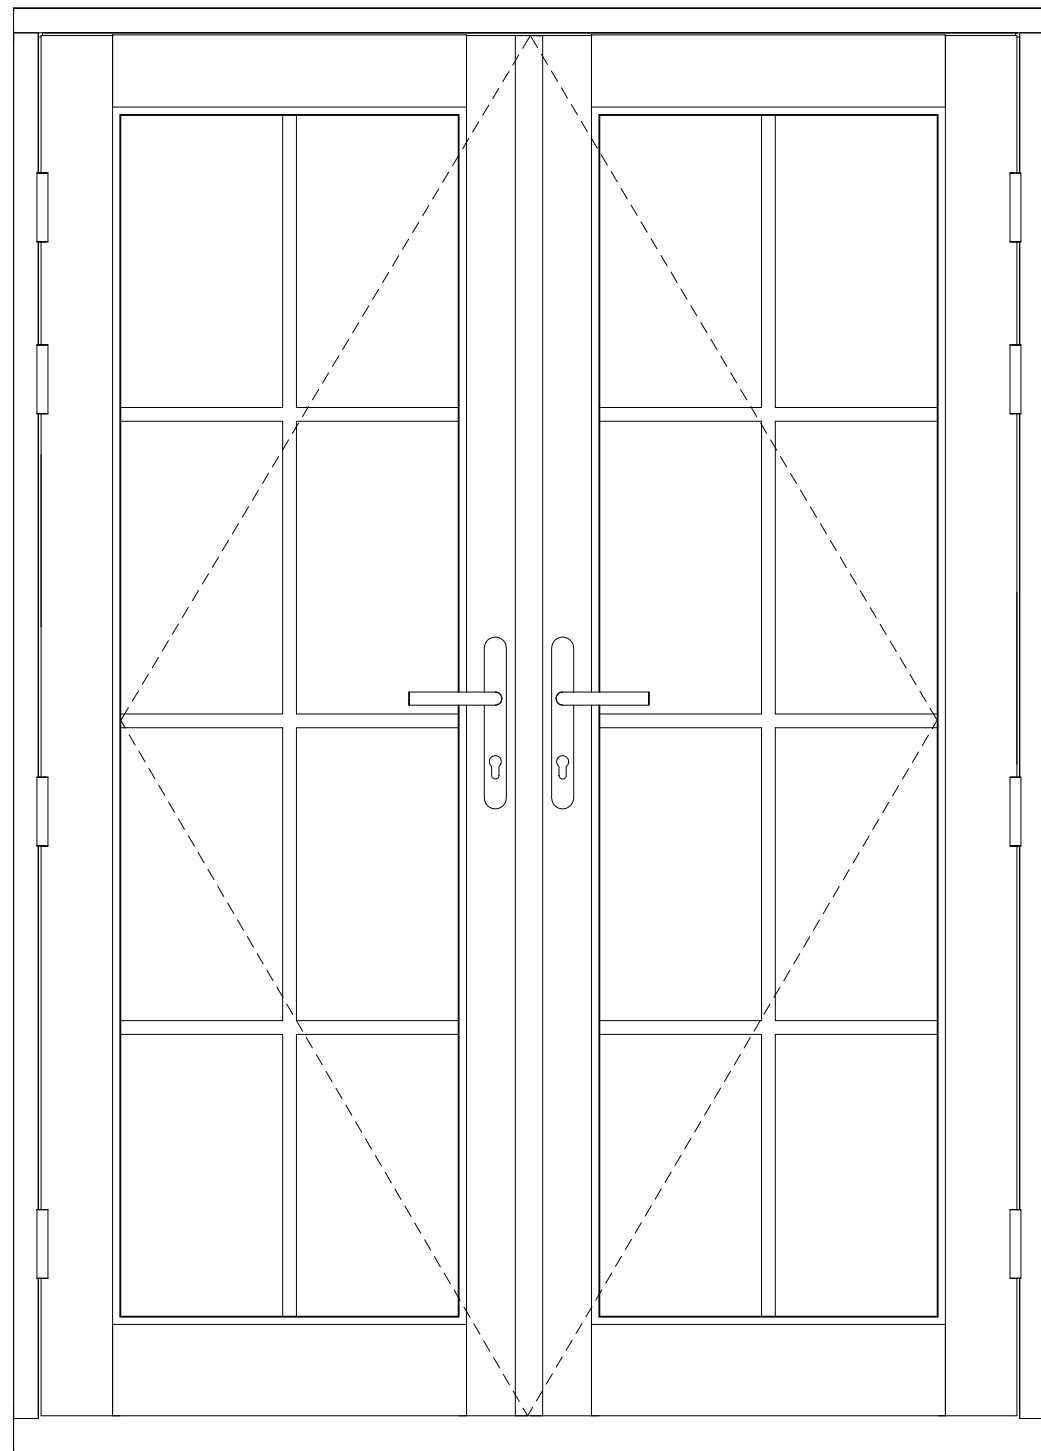

03 Jamb Detail
1 : 5

04 Meeting Stile
1 : 5

Viewed From Out Side

02 Front View
1 : 11

05 Head Detail
1 : 5

06 Glazing Bar Detail
1 : 5

07 Threshold Detail
1 : 5

01 3D View

dfsSchedule	
Height	Width
2100	1500

NOTE! ELEVATION DRAWINGS VIEWED EXTERNALLY

 <p>Made-to-order timber windows and doors</p>	Drawing Number FDO24	Drawn By DH	
	Scale 1:5 & 1:11 @ A4	Revision	Date 23/09/16
	Customer		
	Project Kensington & Chelsea Open Out French Doorset		
T 01277 353857 www.lomaxwood.co.uk © COPYRIGHT 2016 LOMAX-WOOD. ALL RIGHTS RESERVED			