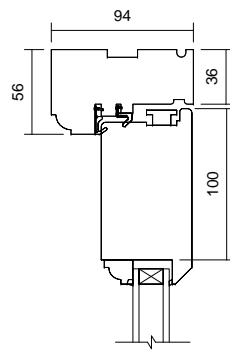

03 Jamb Detail
1 : 5

04 Meeting Stile
1 : 5

Viewed From Out Side

02 Front View
1 : 11

05 Head Detail
1 : 5

06 Glazing Bar Detail
1 : 5

07 Threshold Detail
1 : 5

01 3D View

dfsSchedule	
Height	Width
2100	1500

NOTE! ELEVATION DRAWINGS VIEWED EXTERNALLY

 <p>Made-to-order timber windows and doors</p>	Drawing Number FDO24	Drawn By DH	
	Scale 1:5 & 1:11 @ A4	Revision	Date 23/09/16
	Customer		
	Project Kensington & Chelsea Open Out French Doorset		
T 01277 353857 www.lomaxwood.co.uk © COPYRIGHT 2016 LOMAX-WOOD. ALL RIGHTS RESERVED			